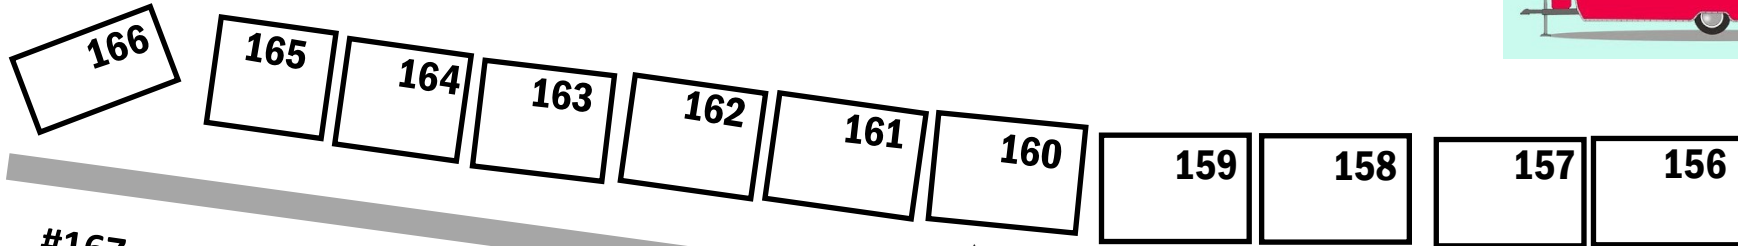

↑ Foot Bridge

#167 Open Space for a Farm or similar booth

MUSIC TENT

Yellow Dog

Map For Vintage Market Pop-Up Shoppes Only